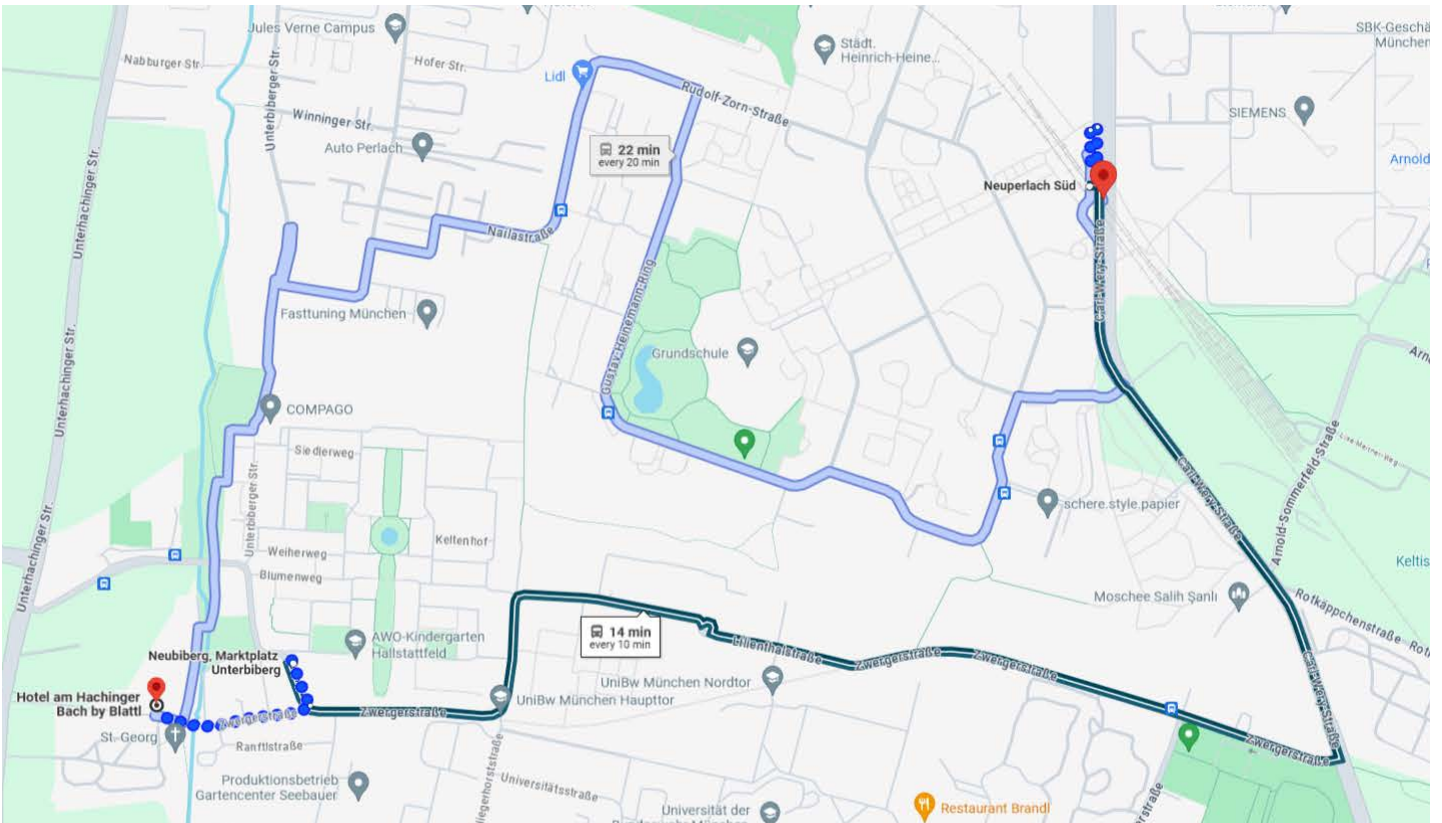

Anreise Arrival **by public transportation**

From Munich Central Station, take the S7 in the direction of Kreuzstraße to the Neuperlach Süd stop or take the U5 in the direction of Neuperlach Süd to the Neuperlach Süd terminus

From the airport, take the S8 to Ostbahnhof station and continue with the S7 or U5 to Neuperlach Süd station

From the Neuperlach Süd underground station, take bus 217 or 199 in the direction of Unterhaching or Campeon to the 3rd stop Universitätsstraße (approx. 6 min)

Hotel "Am Hachinger Bach" from Station Neuperlach Süd - please take the same busses (207 or 199) as to the University to the stop Neubiberg, Marktplatz Unterbiberg.

Hotel "Perlach Allee" from Station Neuperlach Süd - approx. 6 min. walk.

Building 35
2nd Floor

Universitätsstraße

Zwingerstr.

Zwingerstr.

Campusweg

Campusweg

Campusweg

Campusweg