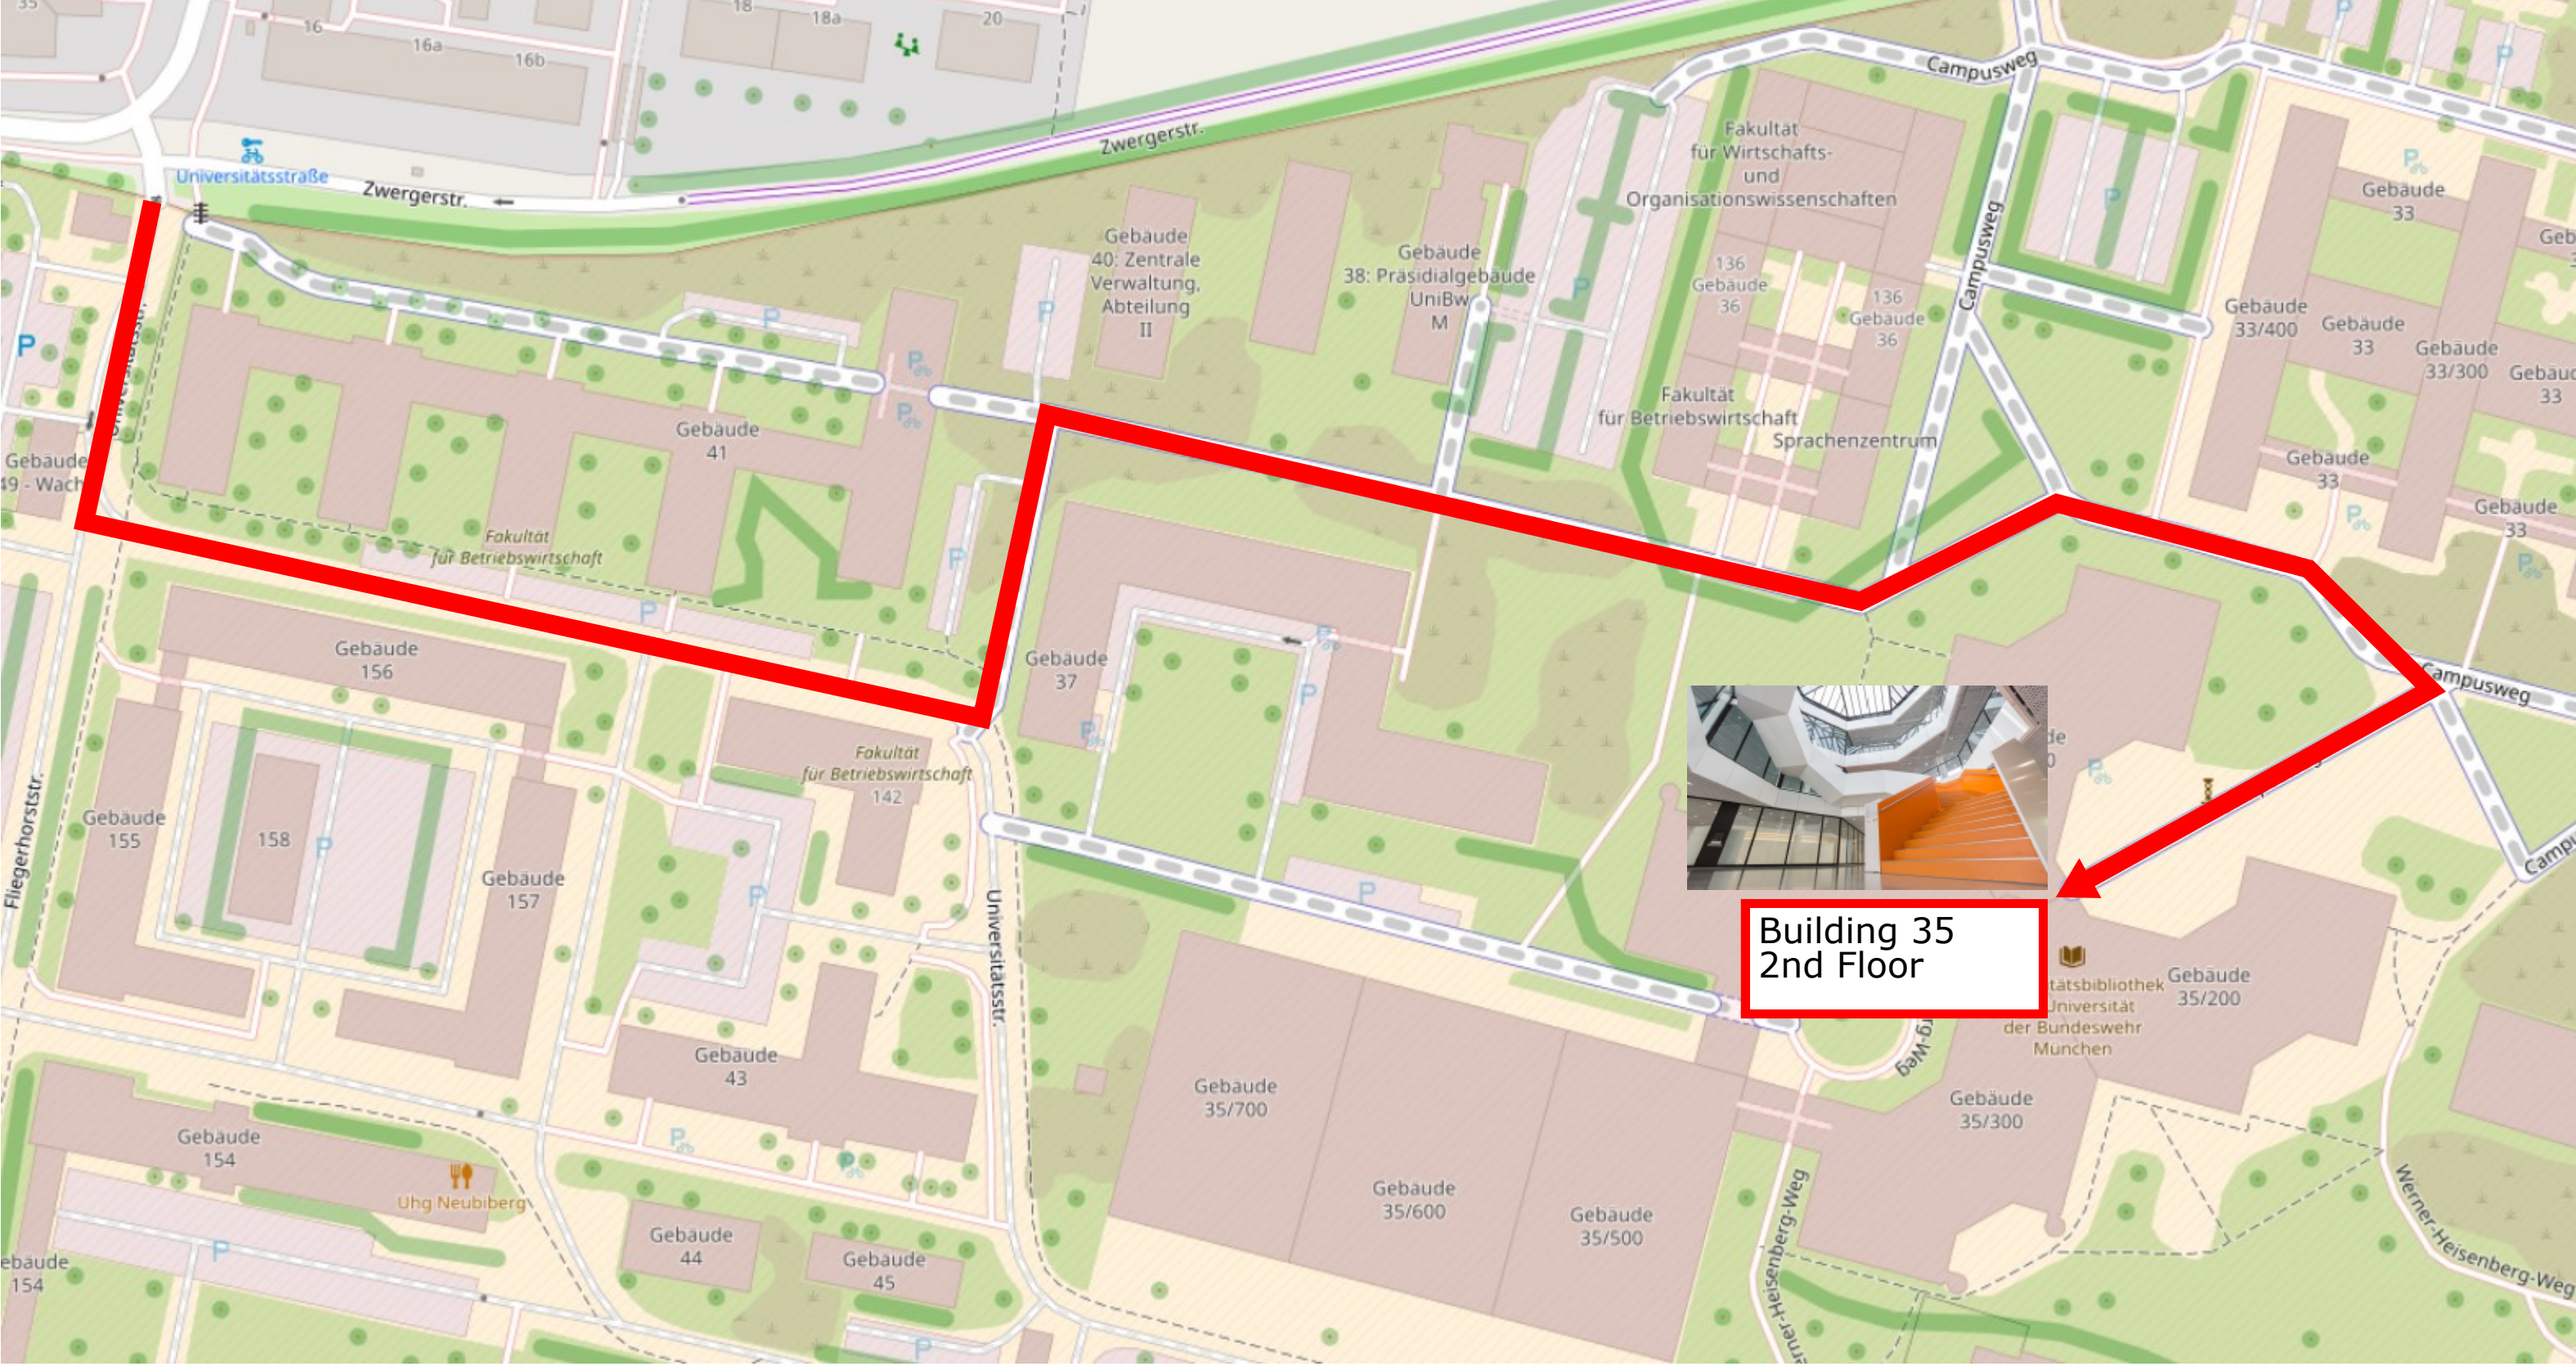

Hotel "Am Hachinger Bach" from Station Neuperlach Süd - please take the same busses (207 or 199) as to the University to the stop Neubiberg, Marktplatz Unterbiberg.

Hotel "Perlach Allee" from Station Neuperlach Süd - approx. 6 min. walk.

Building 35
2nd Floor

Universitätsstraße

Zwingerstr.

Zwingerstr.

Campusweg

Campusweg

Campusweg

Campusweg