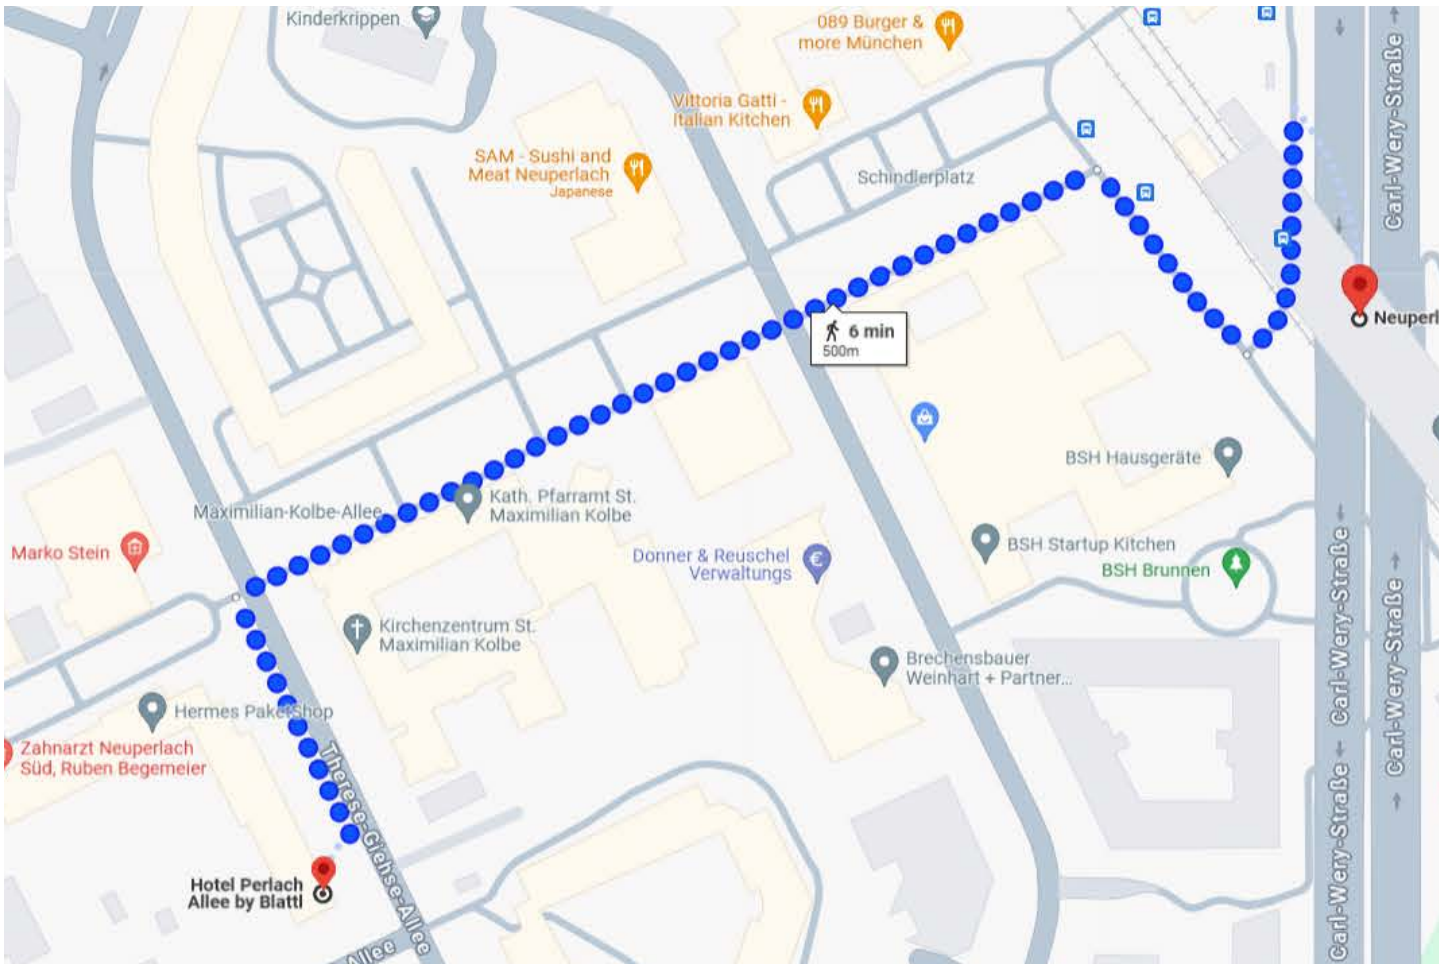

Anreise Arrival **by public transportation**

From Munich Central Station, take the S7 in the direction of Kreuzstraße to the Neuperlach Süd stop or take the U5 in the direction of Neuperlach Süd to the Neuperlach Süd terminus

From the airport, take the S8 to Ostbahnhof station and continue with the S7 or U5 to Neuperlach Süd station

From the Neuperlach Süd underground station, take bus 217 or 199 in the direction of Unterhaching or Campeon to the 3rd stop Universitätsstraße (approx. 6 min)

Hotel "Am Hachinger Bach" from Station Neuperlach Süd - please take the same busses (207 or 199) as to the University to the stop Neubiberg, Marktplatz Unterbiberg.

Hotel "Perlach Allee" from Station Neuperlach Süd - approx. 6 min. walk.

Building 35
2nd Floor

Universitätsstraße

Zwingerstr.

Zwingerstr.

Campusweg

Campusweg

Campusweg

Campusweg