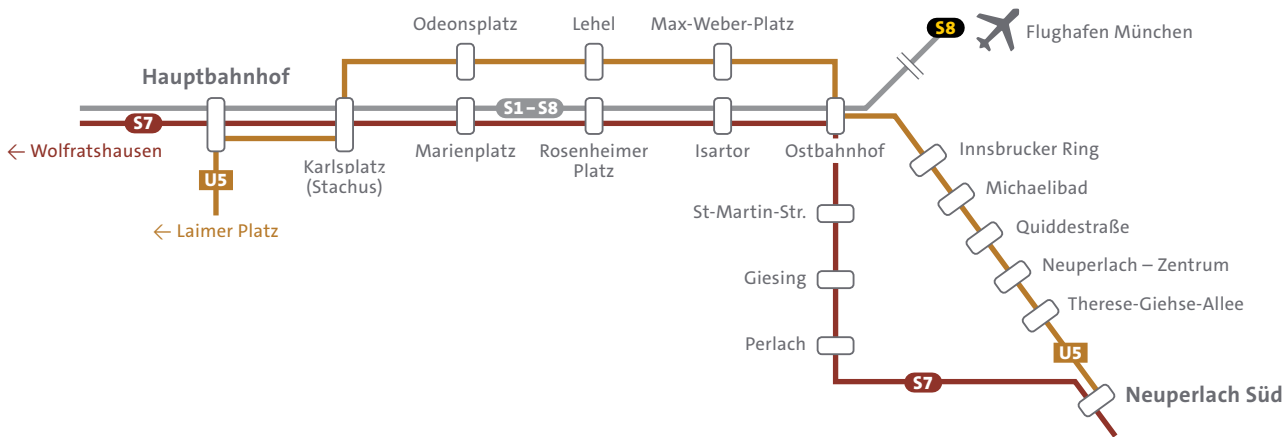

Anreise Arrival **by public transportation**

From Munich Central Station, take the S7 in the direction of Kreuzstraße to the Neuperlach Süd stop or take the U5 in the direction of Neuperlach Süd to the Neuperlach Süd terminus

From the airport, take the S8 to Ostbahnhof station and continue with the S7 or U5 to Neuperlach Süd station

From the Neuperlach Süd underground station, take bus 217 or 199 in the direction of Unterhaching or Campeon to the 3rd stop Universitätsstraße (approx. 6 min)

Hotel "Am Hachinger Bach" from Station Neuperlach Süd - please take the same busses (207 or 199) as to the University to the stop Neubiberg, Marktplatz Unterbiberg.

Hotel "Perlach Allee" from Station Neuperlach Süd - approx. 6 min. walk.

Building 35
2nd Floor

Universitätsstraße

Zwingerstr.

Zwingerstr.

Campusweg

Campusweg

Campusweg

Campusweg