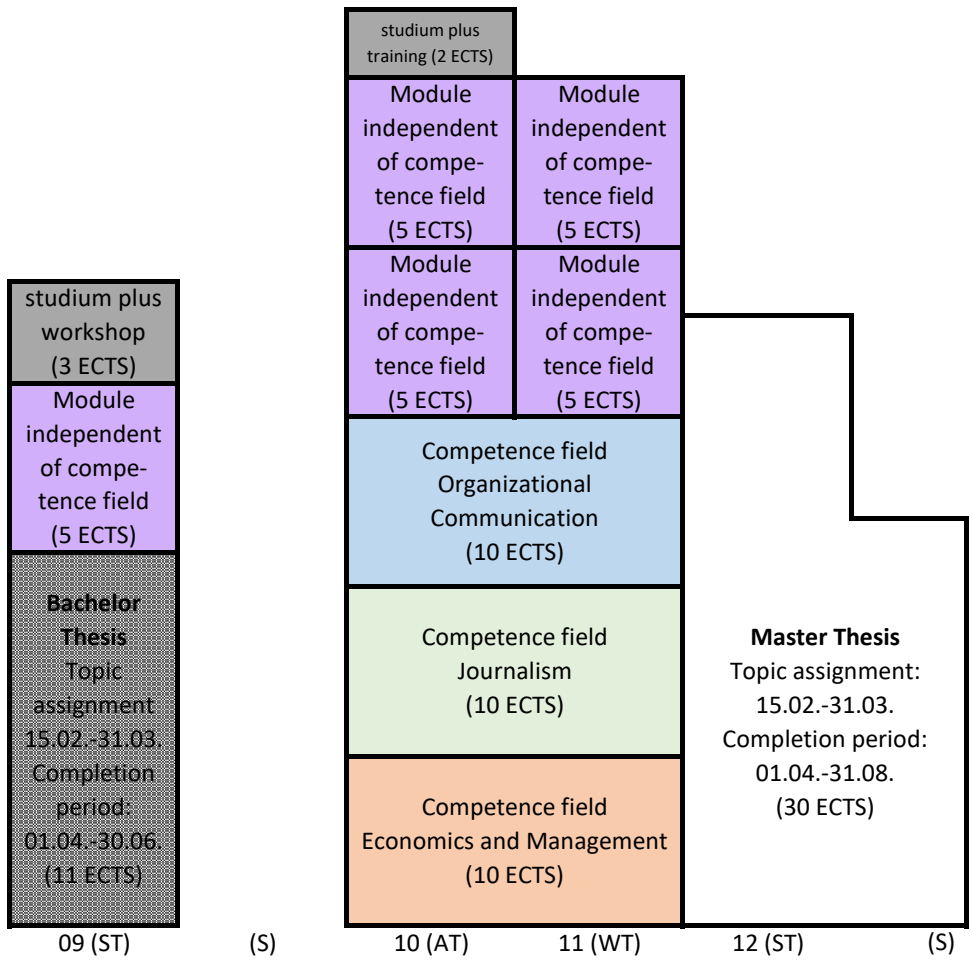

ECTS

Module Overview M.A. Management and Media

30
29
28
27
26
25
24
23
22
21
20
19
18
17
16
15
14
13
12
11
10
9
8
7
6
5
4
3
2
1

Trimesters

Legend:	AT	Autumn term	(October - December)
	WT	Winter term	(January - March)
	ST	Spring term	(April - June)
	S	Summer	(July - September)